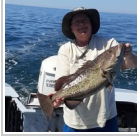

DO

“ Blessings L1 beat us to the gates I hope to see you on the other side!

Dolly - May 26 at 01:03 PM

“ 2 files added to the tribute wall